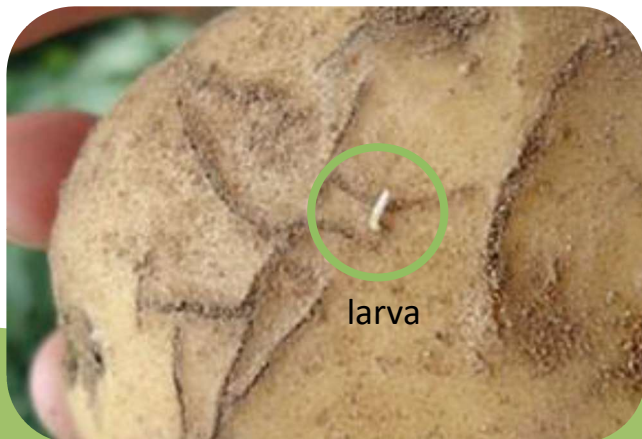

How to identify *Epitrix papa* en *E. cucumeris*?

Epitrix papa adults:

- 1.7-2.2 mm long
- Black with a bronze shine
- Legs and antennae yellow

Epitrix cucumeris adults:

- 1.6-1.9 mm long
- Glossy black
- Legs and antennae pale

A *Epitrix cucumeris*

B *Epitrix papa*

The **larvae** of both species are about 5 mm long, white with a brown head.

larva

Can you help us?

Epitrix papa and *E. cucumeris* are on the **EPPO A2 list**. This list contains plant harmful organisms which are already locally present in the EU and cause **a lot of damage**. Therefore, it is important to report if you have seen this insect. **Early detection** allows for fast and efficient implementation of control measures against *Epitrix papa* and *E. cucumeris*, preventing this invasive plant pest from establishing itself.

It spreads internationally through **infected seed potatoes** and locally through **soil** adhering to agricultural machinery.

Damage symptoms

The **beetles** live on the above-ground parts of the potato plant. They gnaw **characteristic holes in the leaf** (1.0-1.5 mm)

The **larvae** live in the soil and dig tunnels just under the epidermis of the potato. The **cork-like tunnels** are clearly visible on the tubers.

Epitrix papa (EPIXPP) - <https://gd.e>

Host plants

Both *Epitrix papa* and *E. cucumeris* cause damage to **potatoes** (*Solanum tuberosum*).