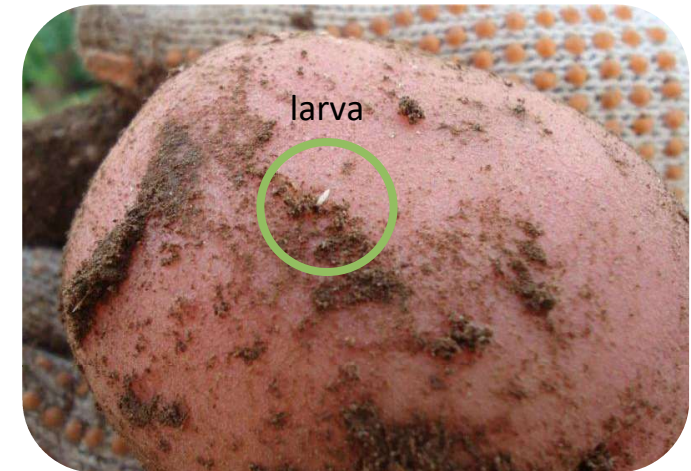

Epitrix papa (EPIXPP) - <https://gd.e>